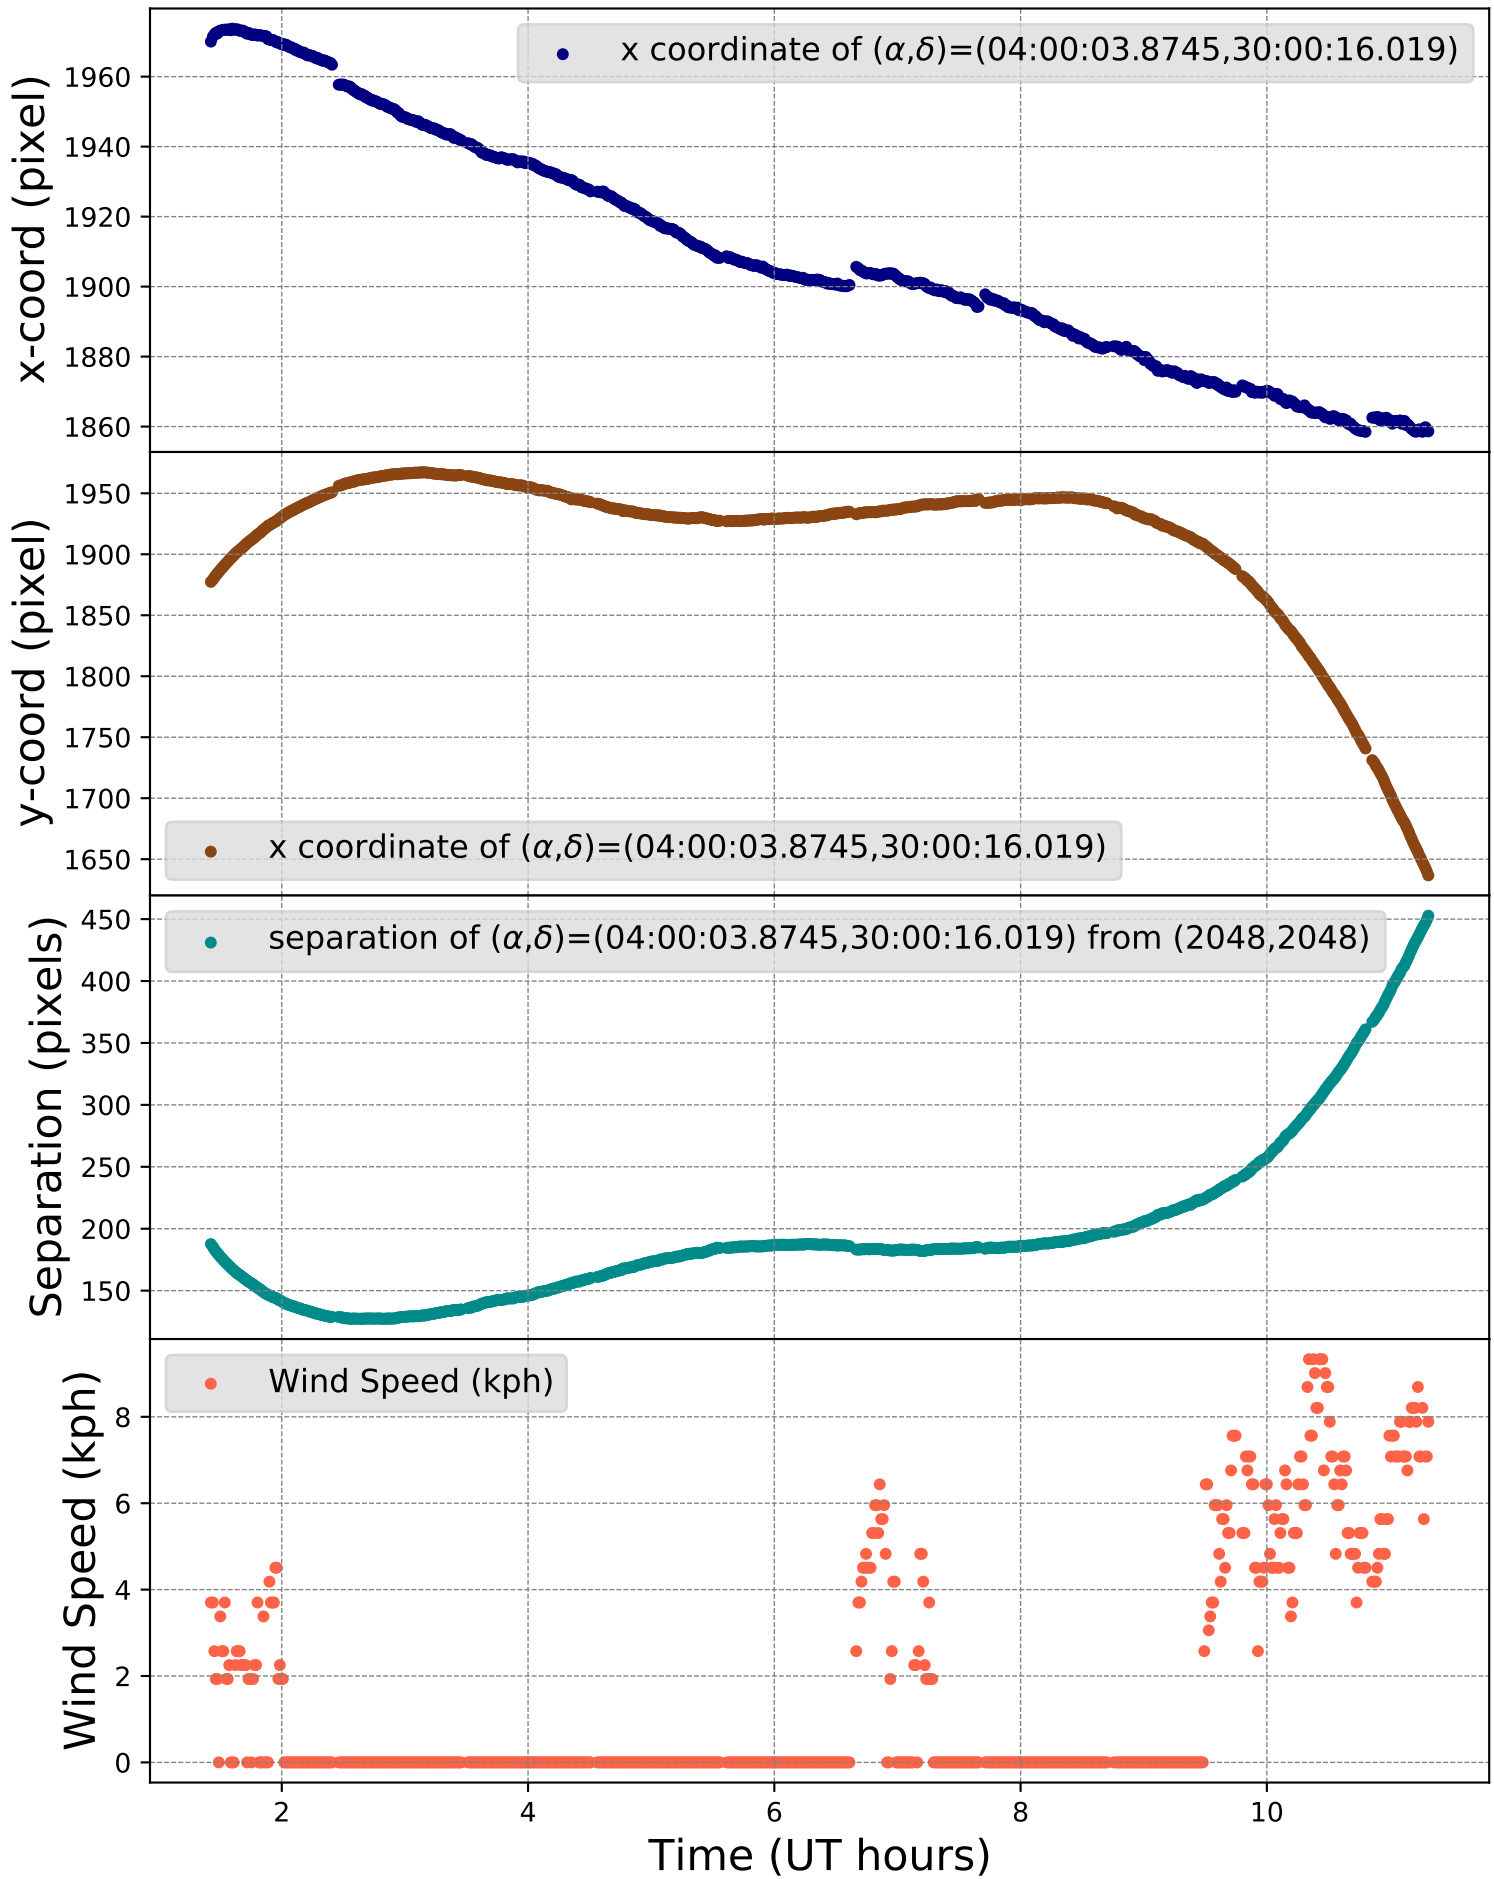

RLMT 2023-12-15

RLMT 2023-12-15

RLMT 2023-12-15

RLMT 2023-12-15

RLMT 2023-12-15

RLMT 2023-12-15

(x,y) coordinates of 04:00:03.8745,30:00:16.019