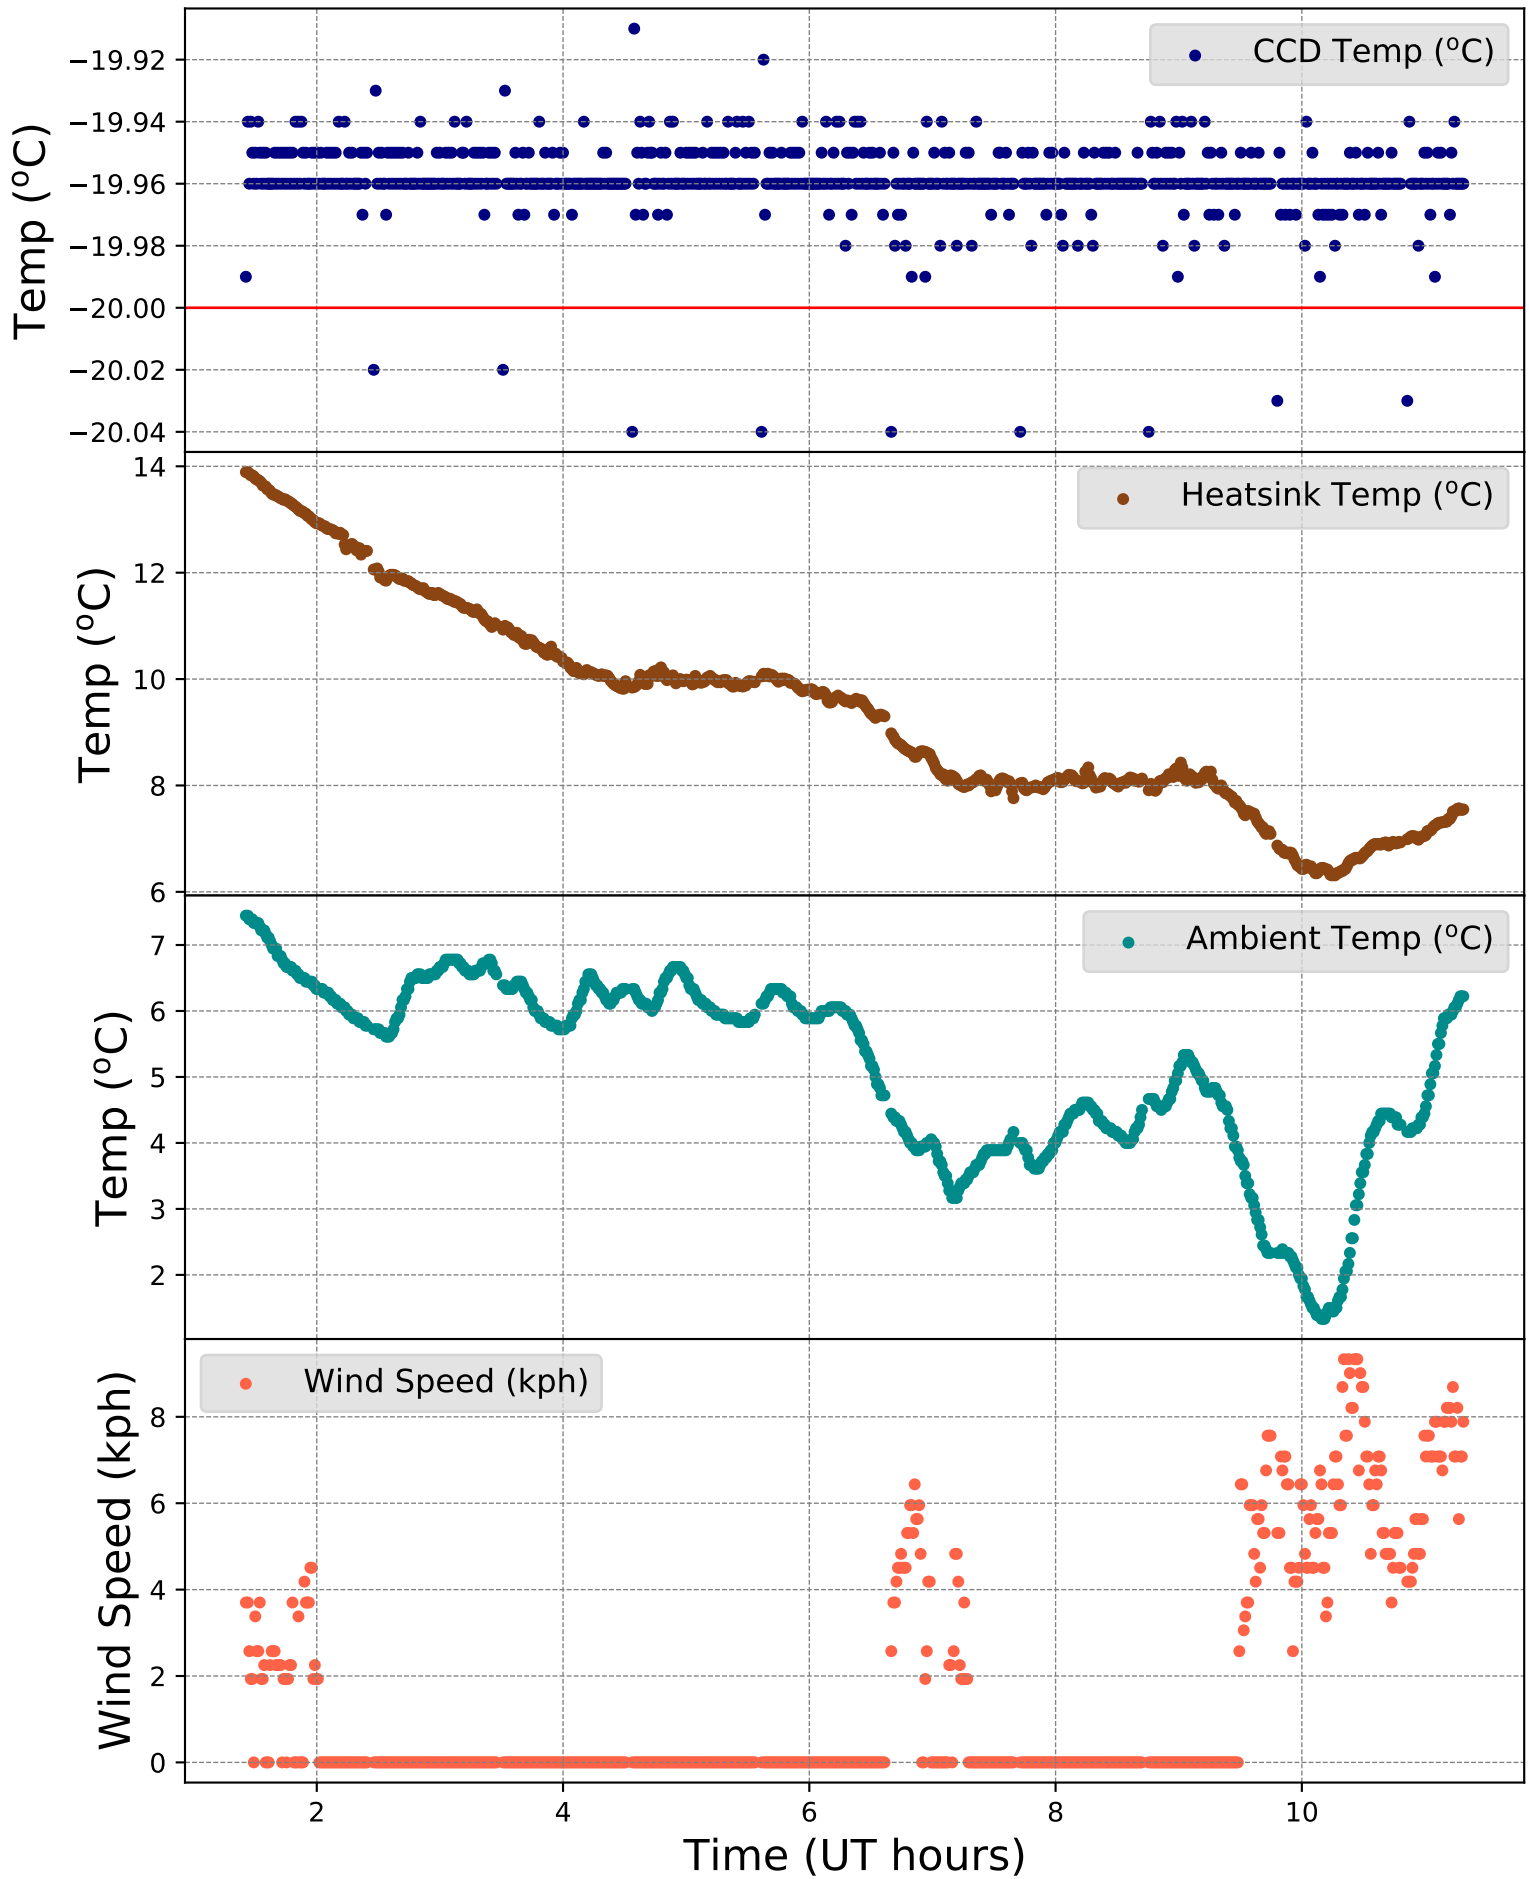

RLMT 2023-12-15

RLMT 2023-12-15

RLMT 2023-12-15

RLMT 2023-12-15

RLMT 2023-12-15

RLMT 2023-12-15

(x,y) coordinates of 04:00:03.8745,30:00:16.019