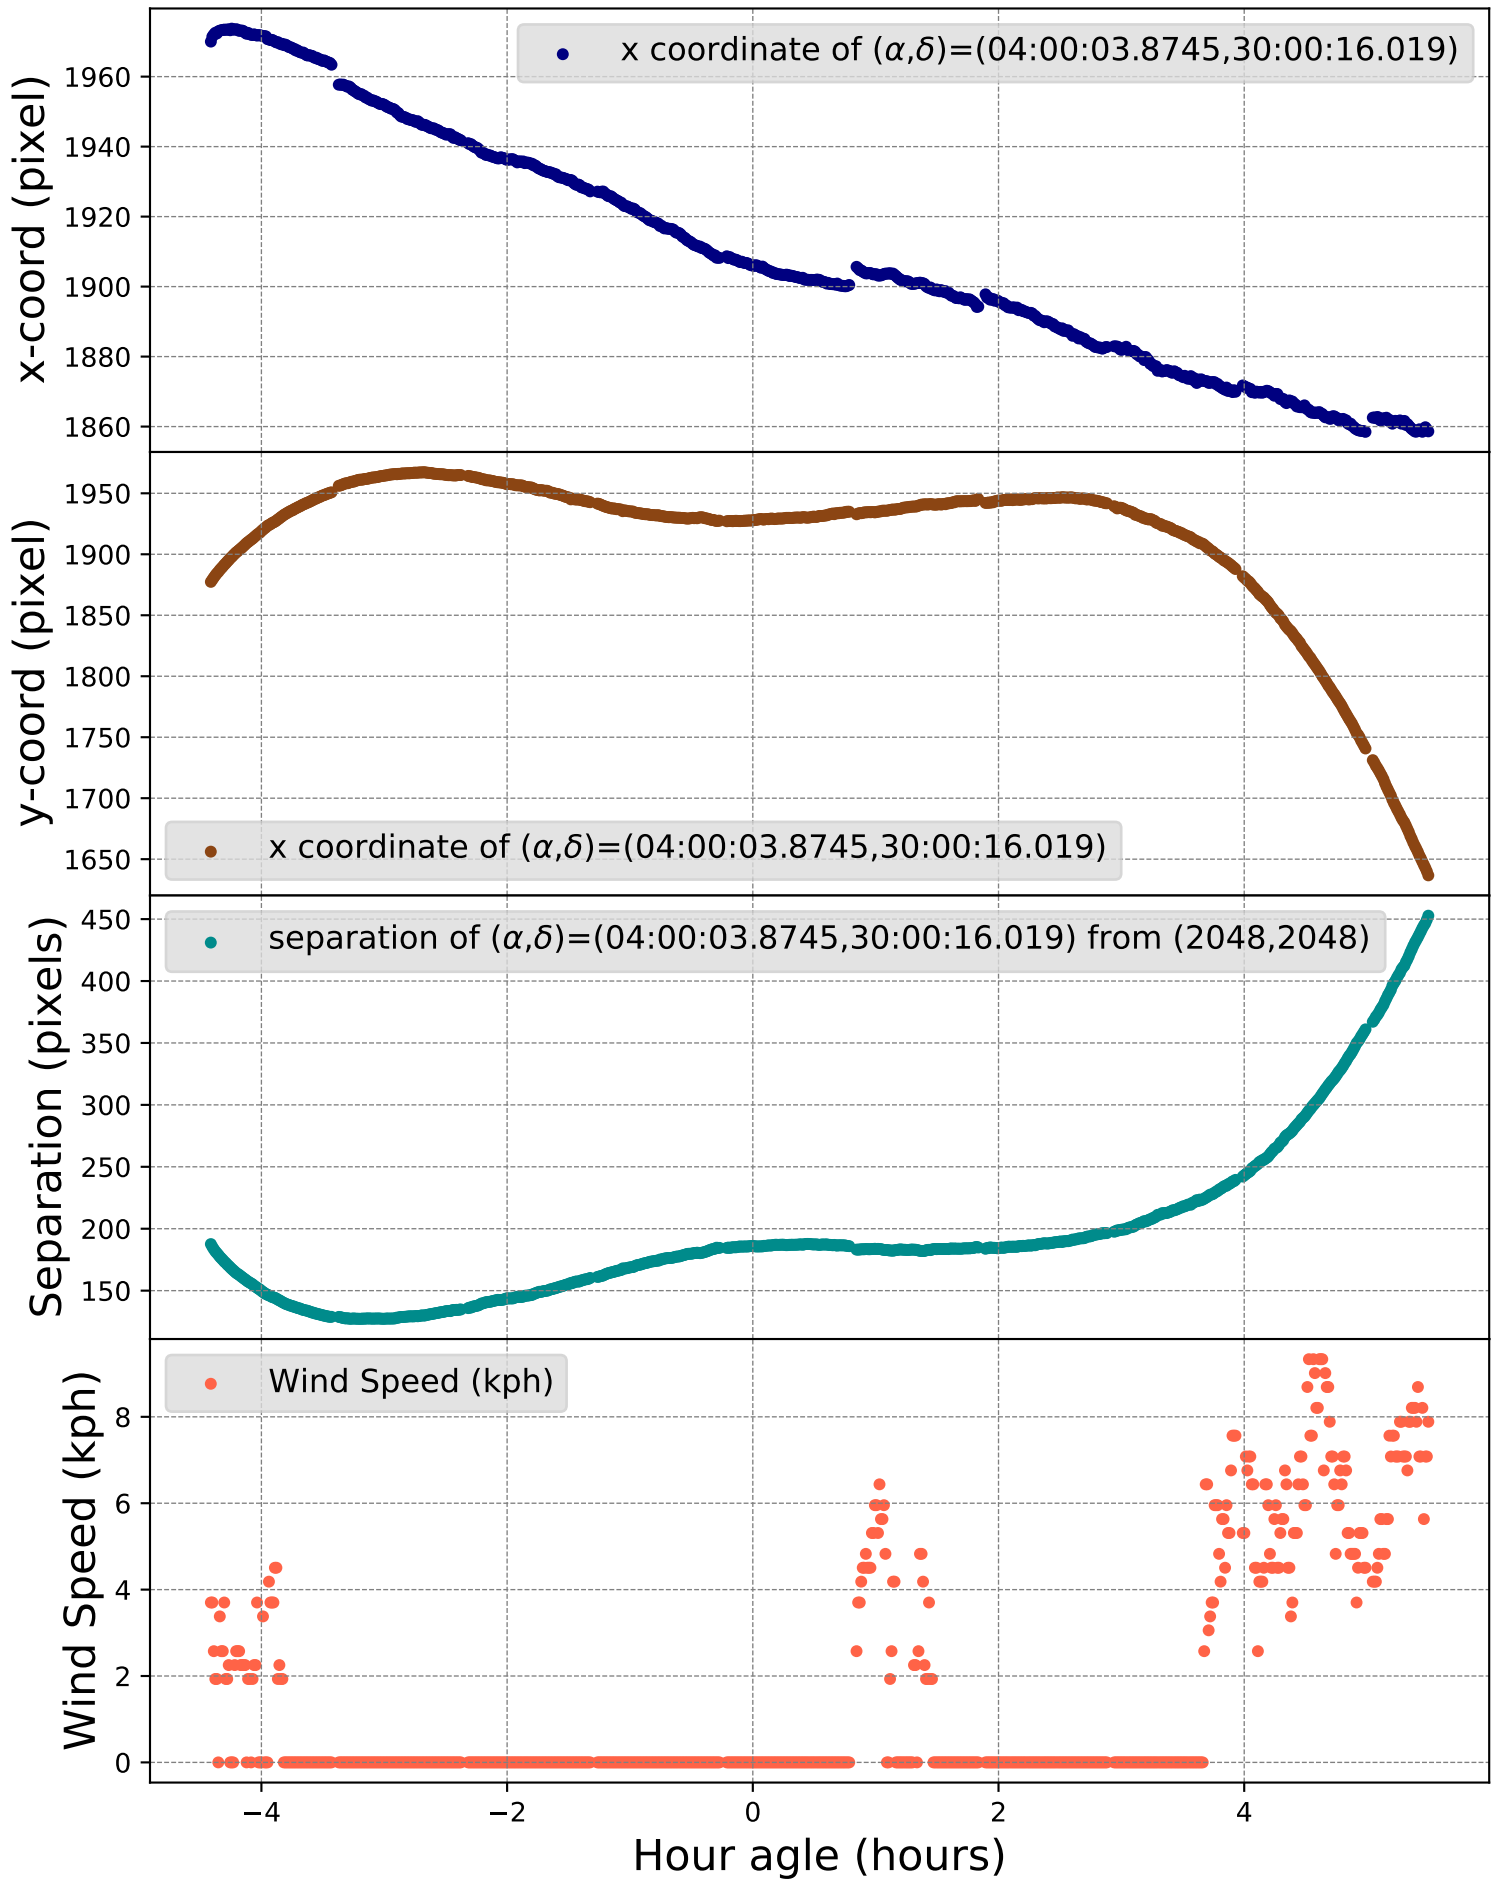

RLMT 2023-12-15

RLMT 2023-12-15

RLMT 2023-12-15

RLMT 2023-12-15

RLMT 2023-12-15

RLMT 2023-12-15

(x,y) coordinates of 04:00:03.8745,30:00:16.019