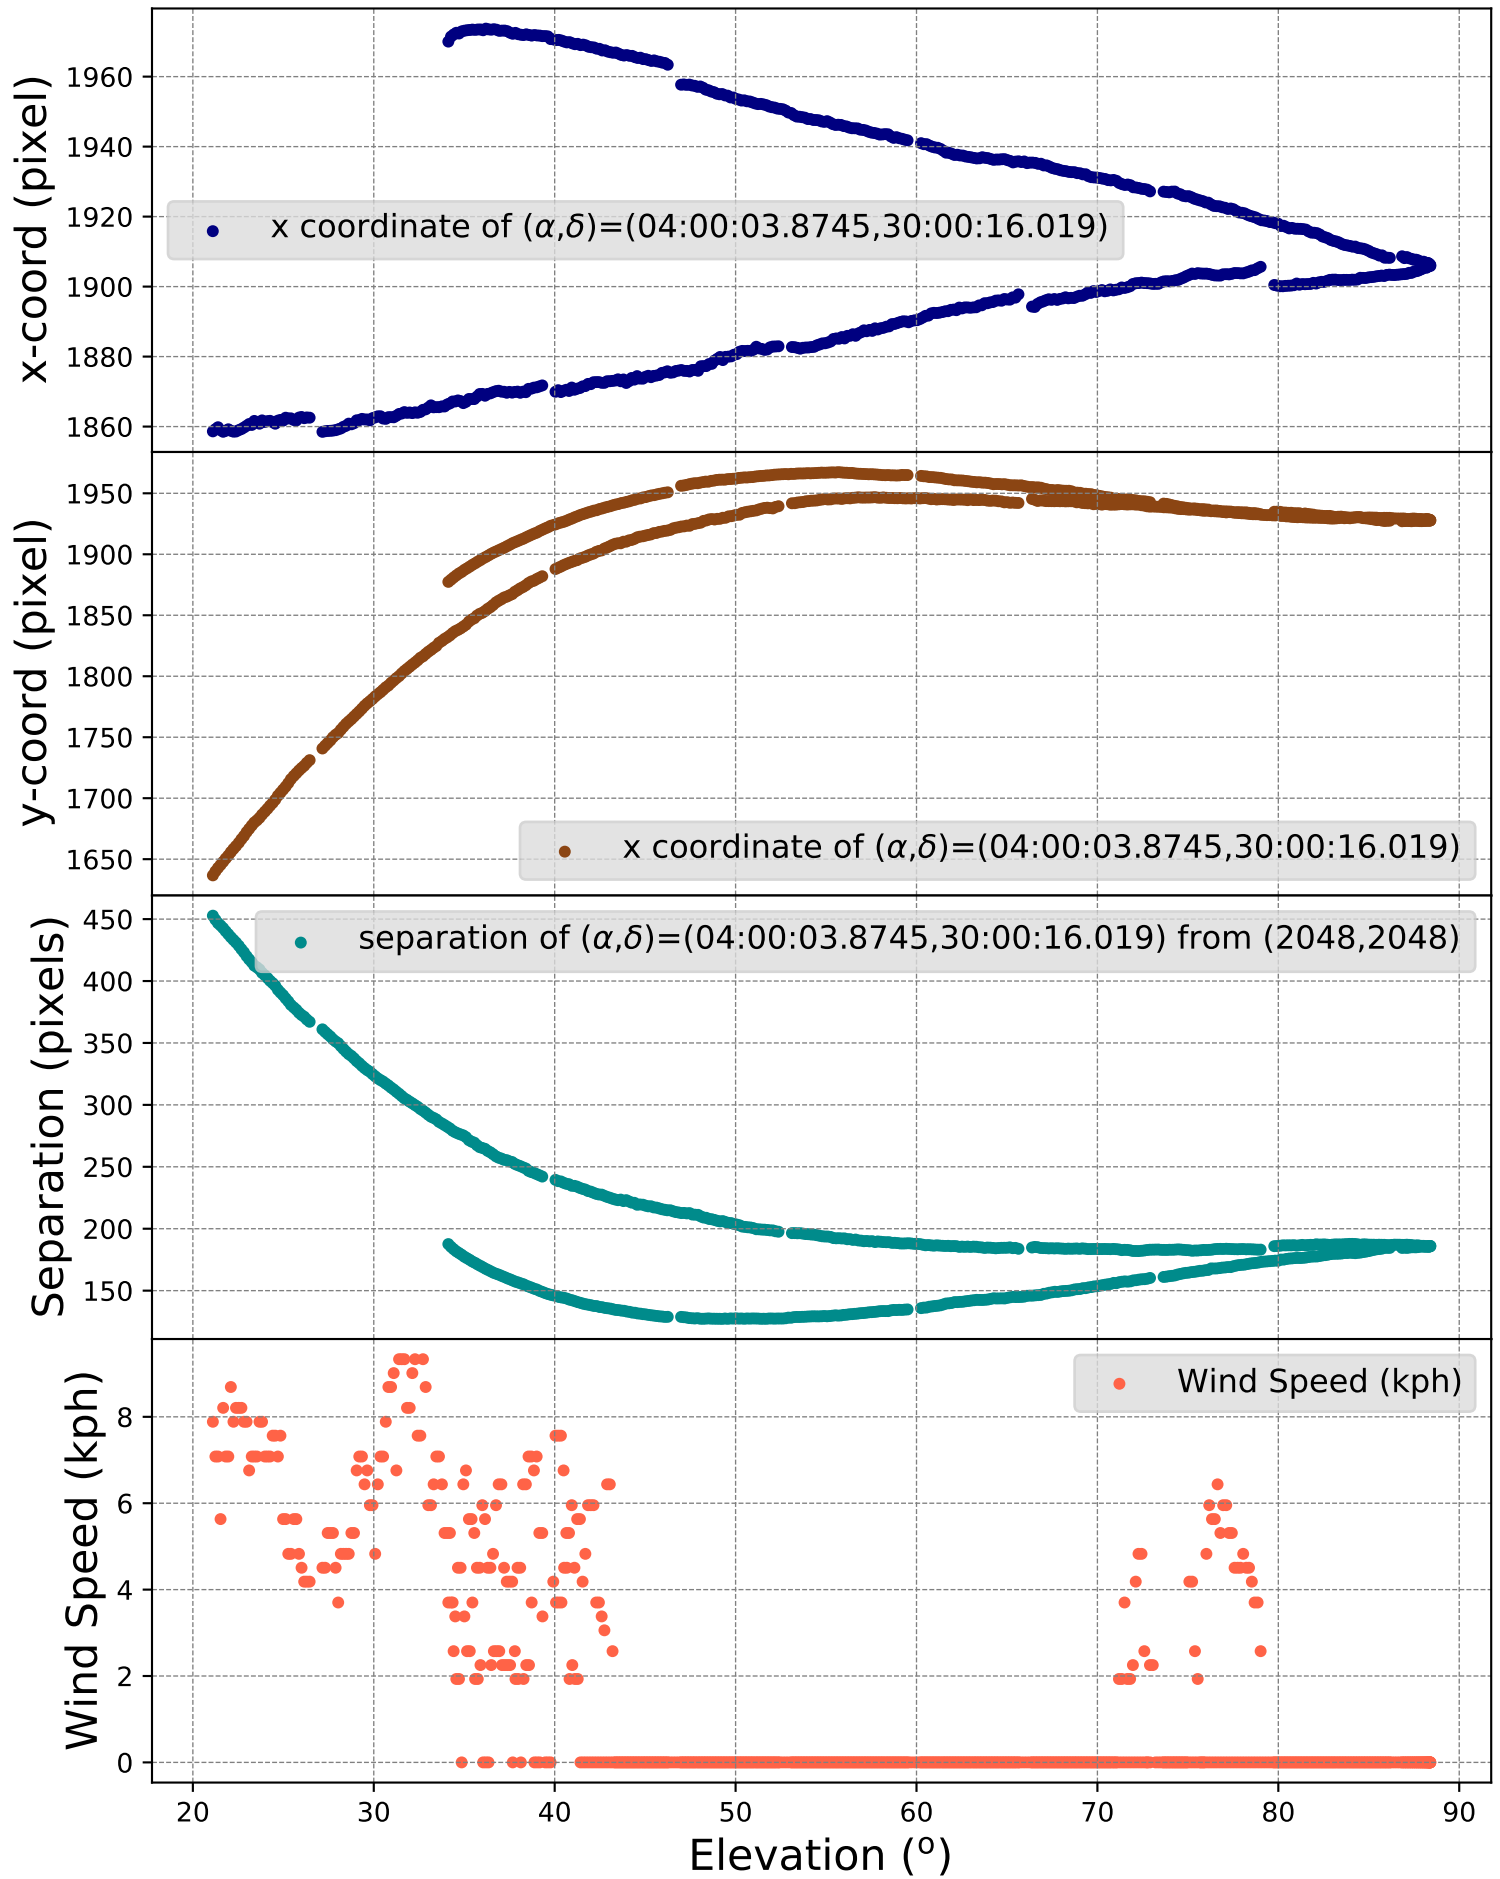

RLMT 2023-12-15

RLMT 2023-12-15

RLMT 2023-12-15

RLMT 2023-12-15

RLMT 2023-12-15

RLMT 2023-12-15

(x,y) coordinates of 04:00:03.8745,30:00:16.019