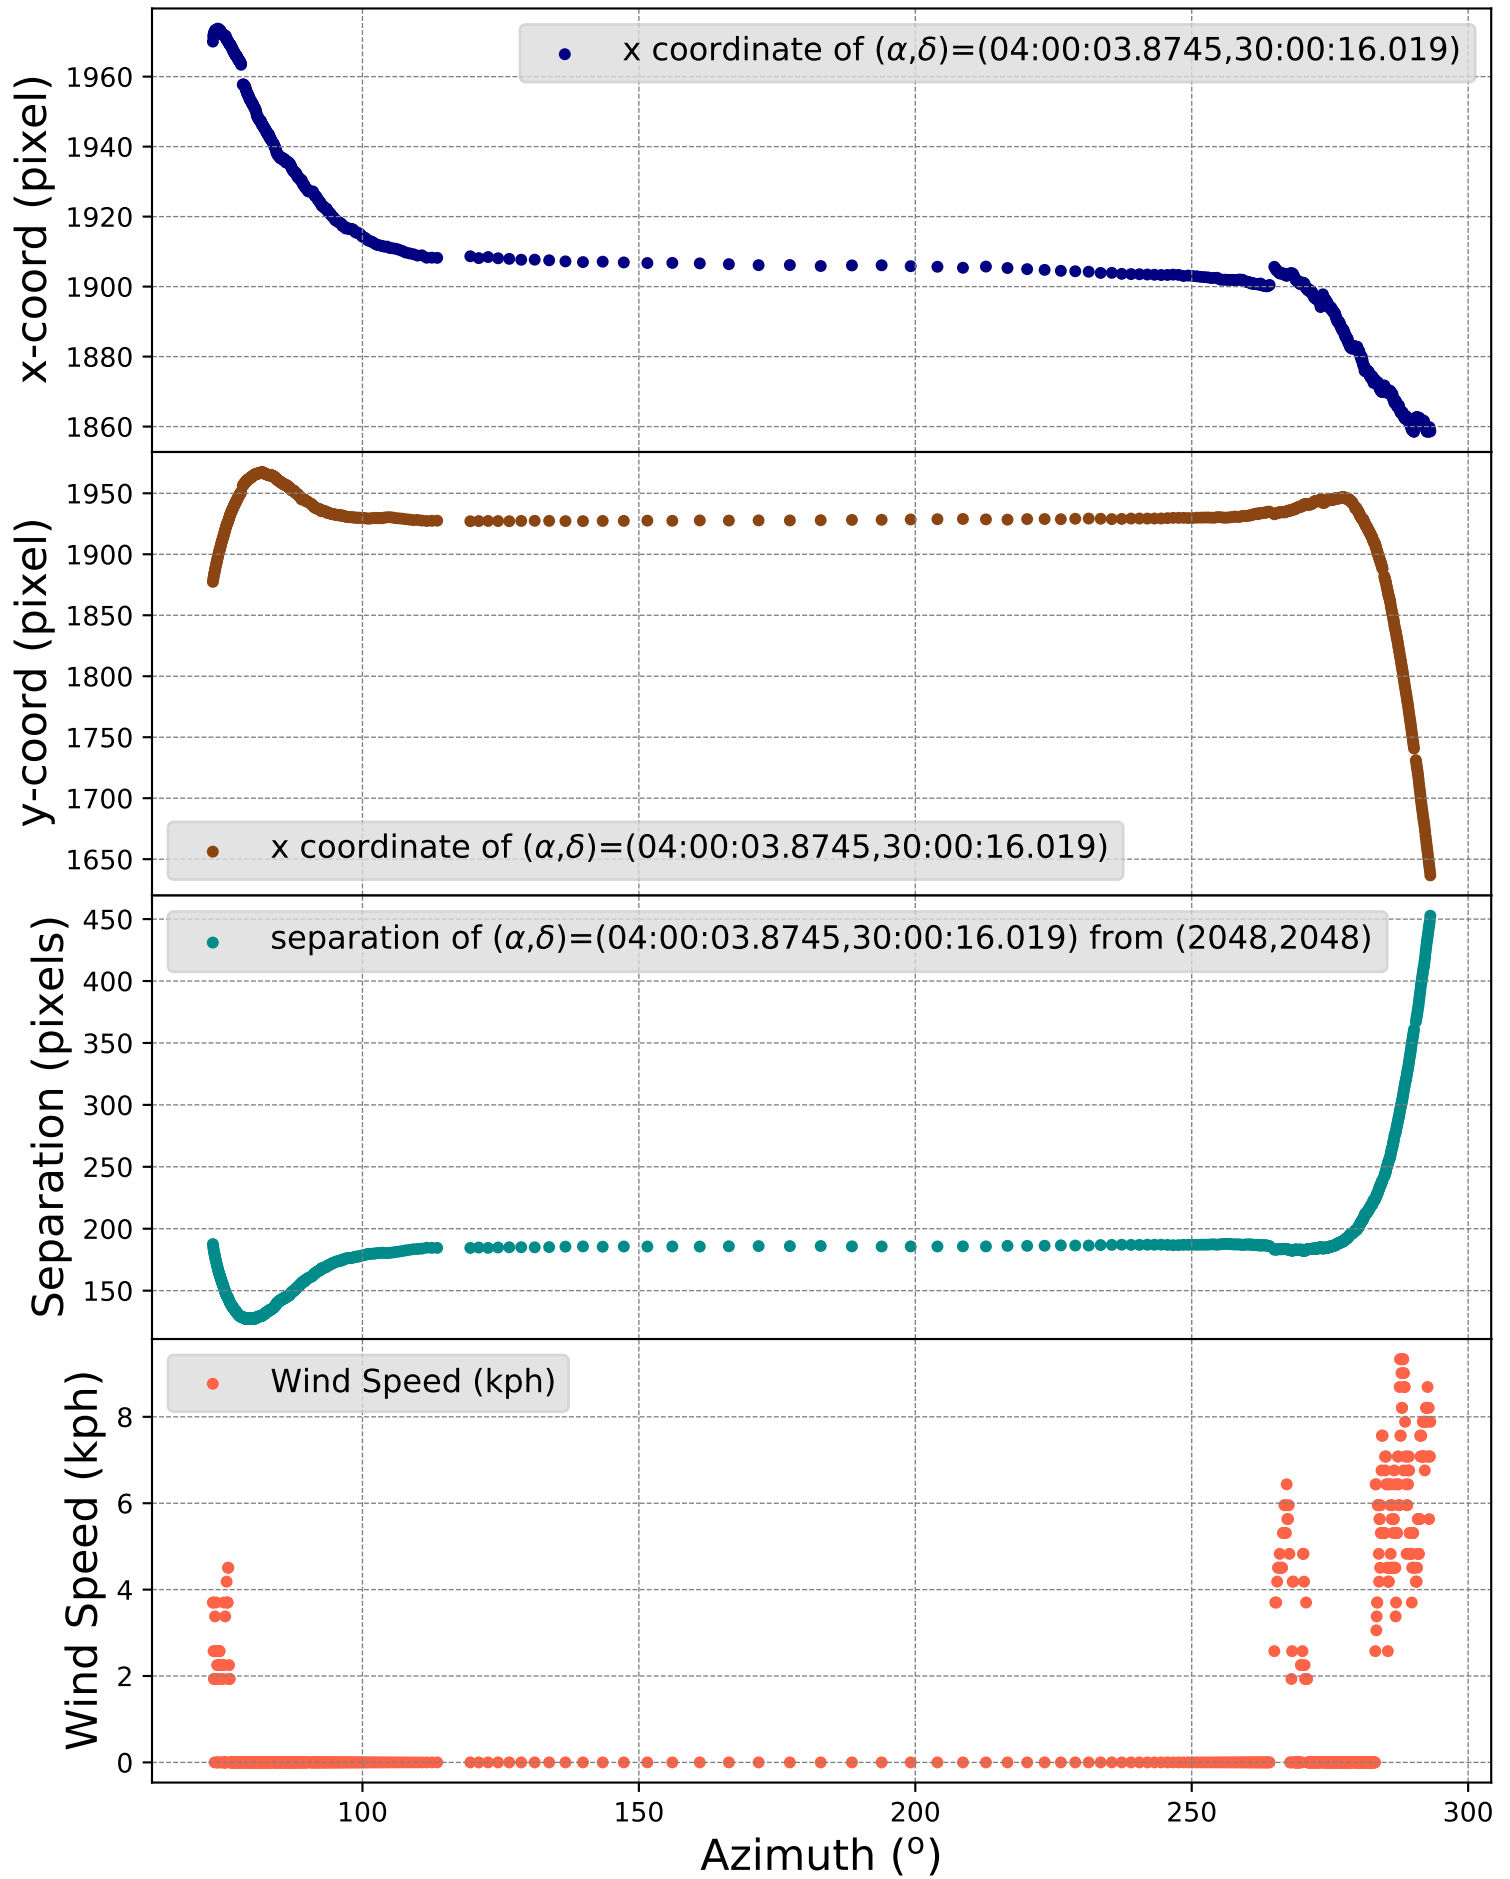

RLMT 2023-12-15

RLMT 2023-12-15

RLMT 2023-12-15

RLMT 2023-12-15

RLMT 2023-12-15

RLMT 2023-12-15

(x,y) coordinates of 04:00:03.8745,30:00:16.019