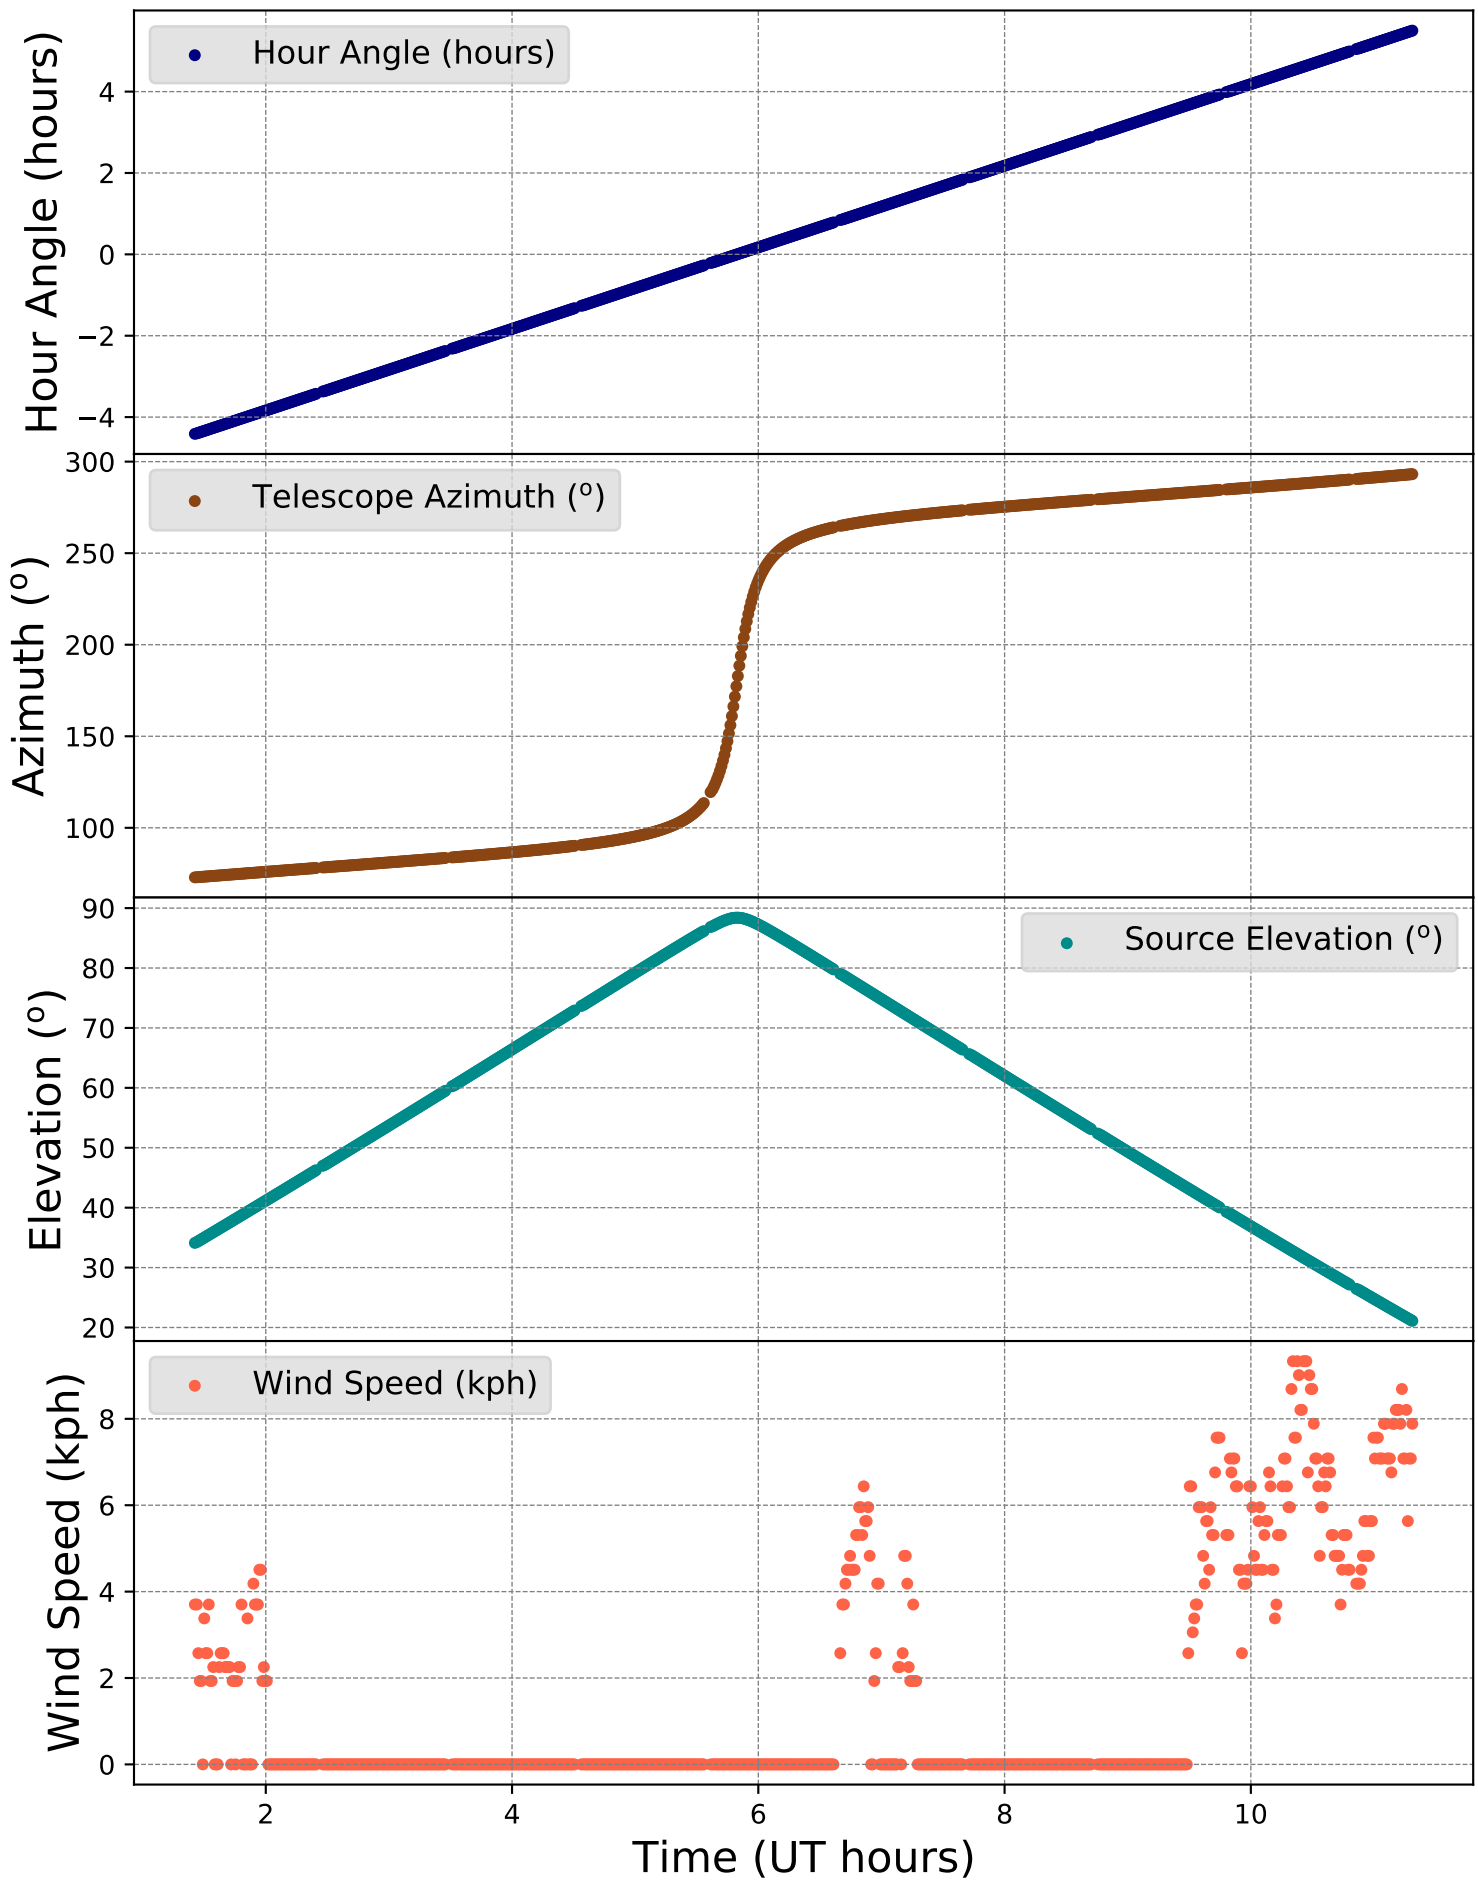

RLMT 2023-12-15

RLMT 2023-12-15

RLMT 2023-12-15

RLMT 2023-12-15

RLMT 2023-12-15

RLMT 2023-12-15

(x,y) coordinates of 04:00:03.8745,30:00:16.019